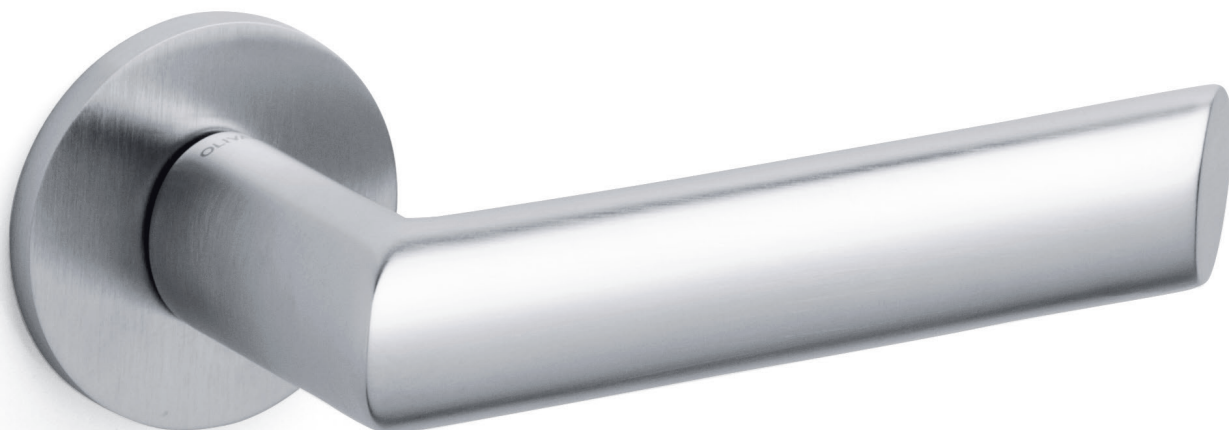

Moon

Shigeru Ban 2010

M226B

rosetta bassa/low rosette

C226

K226B

ottone/brass

CO cromo satinato/satin chrome

IS superinox sat./superstainlesssteel satin

C226

K226B

K226P