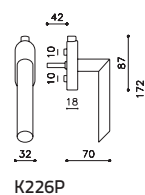

Moon

Shigeru Ban 2010

M226B

rosetta bassa/low rosette

C226

K226B

ottone/brass

CO cromo satinato/satin chrome

IS superinox sat./superstainlesssteel satin

C226

K226B

K226P