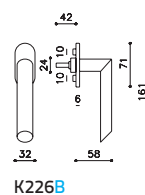

Moon

Shigeru Ban 2010

M226B

rosetta bassa/low rosette

C226

K226B

ottone/brass

CO cromo satinato/satin chrome

IS superinox sat./superstainlesssteel satin

C226

K226B

K226P