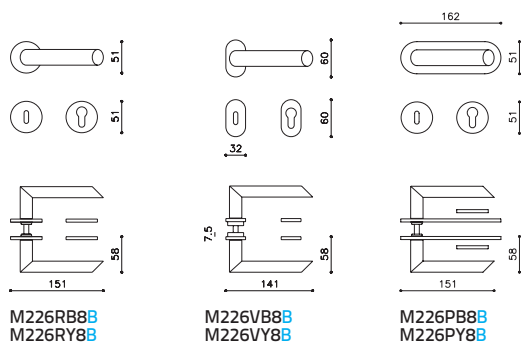

Moon

Shigeru Ban 2010

M226B

rosetta bassa/low rosette

C226

K226B

ottone/brass

CO cromo satinato/satin chrome

IS superinox sat./superstainlesssteel satin

C226

K226B

K226P