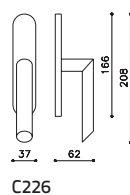

Moon

Shigeru Ban 2010

M226B

rosetta bassa/low rosette

C226

K226B

ottone/brass

CO cromo satinato/satin chrome

IS superinox sat./superstainlesssteel satin

C226

K226B

K226P