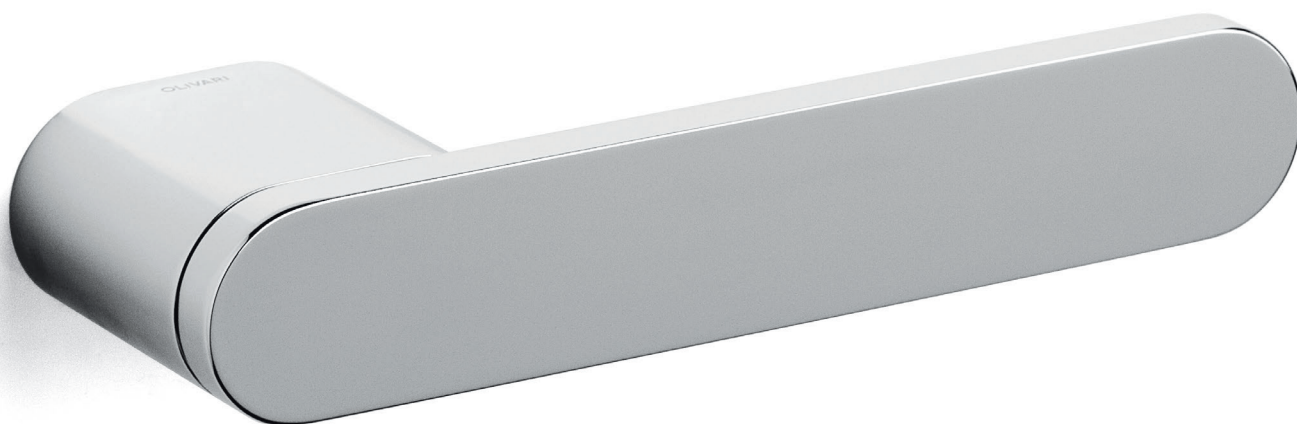

# Radial

Rodolfo Dordoni 2014

M235

C235

K235

ottone/brass

CR cromo lucido/bright chrome

IS superinox sat./superstainlesssteel satin

CO cromo satinato/satin chrome

RS superrame satinato/supercopper satin

DS superbronzo satinato/superbronze satin

US superantracite sat./superanthracite satin

M235RB8  
M235RY8

C235

K235

K235P