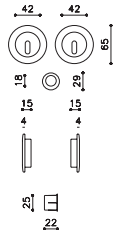

ottone/brass

CR Cromo lucido / Bright chrome

CO Cromo satinato / Satin chrome

CA Cromo lucido-satinato /
Chrome bright-satin

ZL SuperOro lucido / SuperGold bright

NL SuperNichel lucido /
SuperNickel bright

NS SuperNichel satinato /
SuperNickel satin