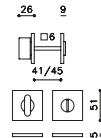

ottone/brass

CR Cromo lucido/Bright chrome

CO Cromo satinato/Satin chrome

NP Nero opaco/Mat black

ZL SuperOro lucido/SuperGold bright

TS SuperOro satinato/SuperGold satin

NL SuperNichel lucido/SuperNickel bright

NS SuperNichel satinato/SuperNickel satin

IS SuperInox satinato/
SuperStainlessSteel satin

RS SuperRame satinato/
SuperCopper satin

DS SuperBronzo satinato/
SuperBronze satin

US SuperAntracite satinato/
SuperAnthracite satin

H209V6B