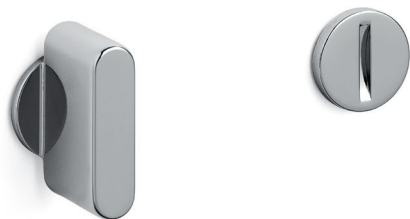

Link S Piero Lissoni

ottone/brass

CR Cromo lucido/Bright chrome

CO Cromo satinato/Satin chrome

NP Nero opaco/Mat black

ZL SuperOro lucido/SuperGold bright

TS SuperOro satinato/SuperGold satin

NL SuperNichel lucido/SuperNickel bright

NS SuperNichel satinato/SuperNickel satin

IS SuperInox satinato/
SuperStainlessSteel satin

RS SuperRame satinato/
SuperCopper satin

DS SuperBronzo satinato/
SuperBronze satin

US SuperAntracite satinato/
SuperAnthracite satin