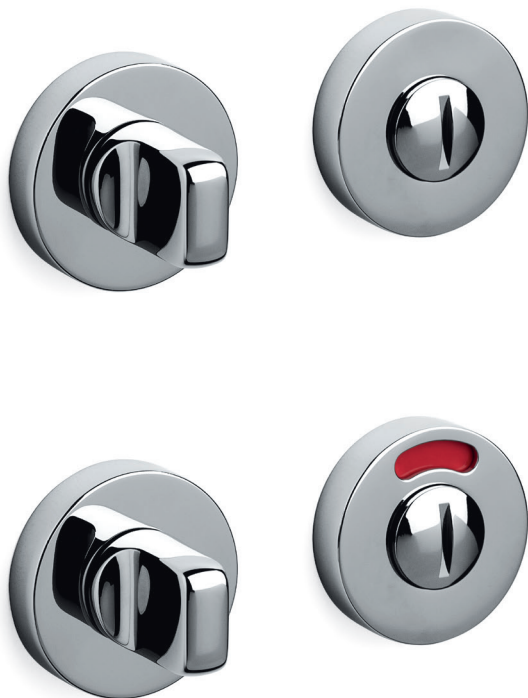

Verona V Studio Olivari

ottone/brass

- CR Cromo lucido/Bright chrome
- CO Cromo satinato/Satin chrome
- NP Nero opaco/Mat black
- ZL SuperOro lucido/SuperGold bright
- TS SuperOro satinato/SuperGold satin
- NL SuperNichel lucido/SuperNickel bright
- NS SuperNichel satinato/SuperNickel satin
- IS SuperInox satinato/
SuperStainlessSteel satin
- RS SuperRame satinato/
SuperCopper satin
- DS SuperBronzo satinato/
SuperBronze satin
- US SuperAntracite satinato/
SuperAnthracite satin