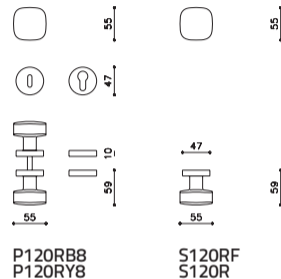

DS SuperBronzo satinato/
SuperBronze satin

P120RB8
P120RY8

S120RF
S120R

OLIVARI 