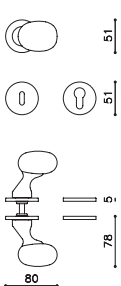

# Melanzana

Luigi Caccia Dominioni

M266B

rosetta bassa/low rosette

C266

K266B

ottone/brass

CR cromo lucido/bright chrome

CO cromo satinato/satin chrome

ZL superoro lucido/supergold bright

TS superoro satinato/supergold satin

DS superbronzo satinato/superbronze satin

US superantracite sat./superanthracite satin

M266RB8B  
M266RY8B

M266VB8B  
M266VY8B

M266PB8B  
M266PY8B

C266

K266B

K266P