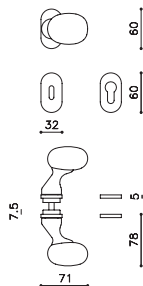

# Melanzana

Luigi Caccia Dominioni

M266B

rosetta bassa/low rosette

C266

K266B

ottone/brass

CR cromo lucido/bright chrome

M266VB8B  
M266VY8B

M266PB8B  
M266PY8B

C266

K266B

K266P