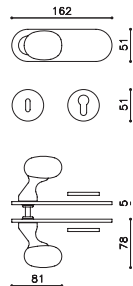

# Melanzana

Luigi Caccia Dominioni

M266B

rosetta bassa/low rosette

C266

K266B

ottone/brass

CR cromo lucido/bright chrome

M266VB8B  
M266VY8B

M266PB8B  
M266PY8B

C266

K266B

K266P