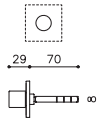

Mezzo chiavistello foro codolo Ø8
Half latch tang hole Ø8

1136RLR8B

ottone/brass

- CR Cromo lucido/Bright chrome
- CO Cromo satinato/Satin chrome
- ZL SuperOro lucido/SuperGold bright
- TS SuperOro satinato/SuperGold satin
- NL SuperNichel lucido/SuperNickel bright
- NS SuperNichel satinato/SuperNickel satin
- IS SuperInox satinato/SuperStainlessSteel satin
- RS SuperRame satinato/SuperCopper satin
- DS SuperBronzo satinato/SuperBronze satin
- US SuperAntracite satinato/SuperAnthracite satin