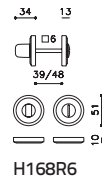

Icaro Paolo Portoghesi

ottone/brass

ZL SuperOro lucido/SuperGold bright

OLIVARI 