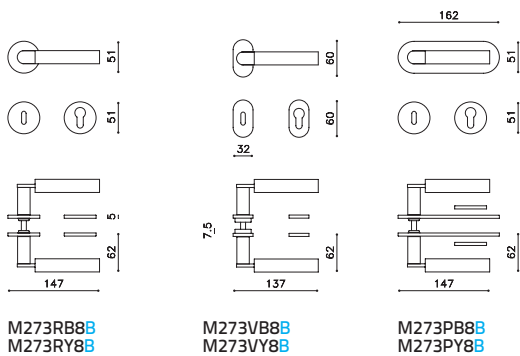

# Lipstick Renzo e Matteo Piano

M273B

rosetta bassa/low rosette

C273

K273B

ottone/brass

CR cromo lucido/bright chrome

IS superinox satinato/superstainlesssteel satin

CO cromo satinato/satin chrome

DS superbronzo satinato/superbronze satin

NP nero opaco/matt black

US superantracite satinato/superanthracite satin

C273

K273B

K273P