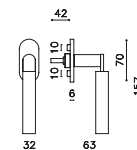

Lipstick Renzo e Matteo Piano

M273B

rosetta bassa/low rosette

C273

K273B

ottone/brass

CR cromo lucido/bright chrome

IS superinox satinato/superstainlesssteel satin

CO cromo satinato/satin chrome

DS superbronzo satinato/superbronze satin

NP nero opaco/matt black

US superantracite satinato/superanthracite satin

C273

K273B

K273P