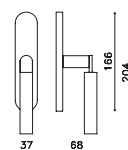

# Lipstick Renzo e Matteo Piano

M273B

rosetta bassa/low rosette

C273

K273B

ottone/brass

CR cromo lucido/bright chrome

IS superinox satinato/superstainlesssteel satin

CO cromo satinato/satin chrome

DS superbronzo satinato/superbronze satin

NP nero opaco/matt black

US superantracite satinato/superanthracite satin

C273

K273B

K273P