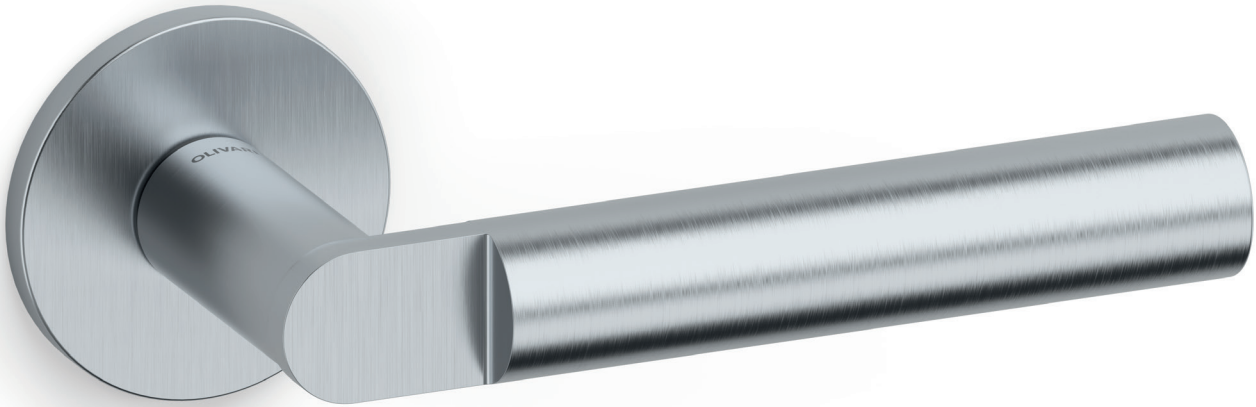

# Lipstick Renzo e Matteo Piano

M273B

rosetta bassa/low rosette

C273

K273B

ottone/brass

CR cromo lucido/bright chrome

IS superinox satinato/superstainlesssteel satin

CO cromo satinato/satin chrome

DS superbronzo satinato/superbronze satin

NP nero opaco/matt black

US superantracite satinato/superanthracite satin

C273

K273B

K273P