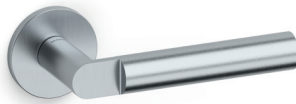

# Lipstick Renzo e Matteo Piano

M273B

rosetta bassa/low rosette

C273

K273B

ottone/brass

CR cromo lucido/bright chrome

IS superinox satinato/superstainlesssteel satin

CO cromo satinato/satin chrome

DS superbronzo satinato/superbronze satin

NP nero opaco/matt black

US superantracite satinato/superanthracite satin

C273

K273B

K273P