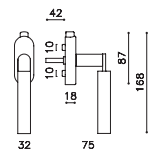

Lipstick Renzo e Matteo Piano

M273B

rosetta bassa/low rosette

C273

K273B

ottone/brass

CR cromo lucido/bright chrome

IS superinox satinato/superstainlesssteel satin

CO cromo satinato/satin chrome

DS superbronzo satinato/superbronze satin

NP nero opaco/matt black

US superantracite satinato/superanthracite satin

C273

K273B

K273P